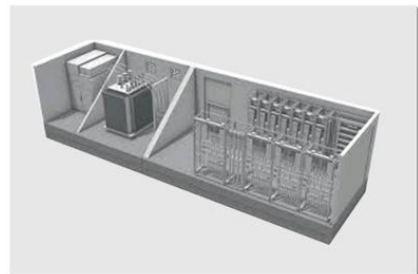

E- House

+91 9818686542

info@asyeelectricals.com

Dist by : **ASYE ELECTRICALS PVT LTD**